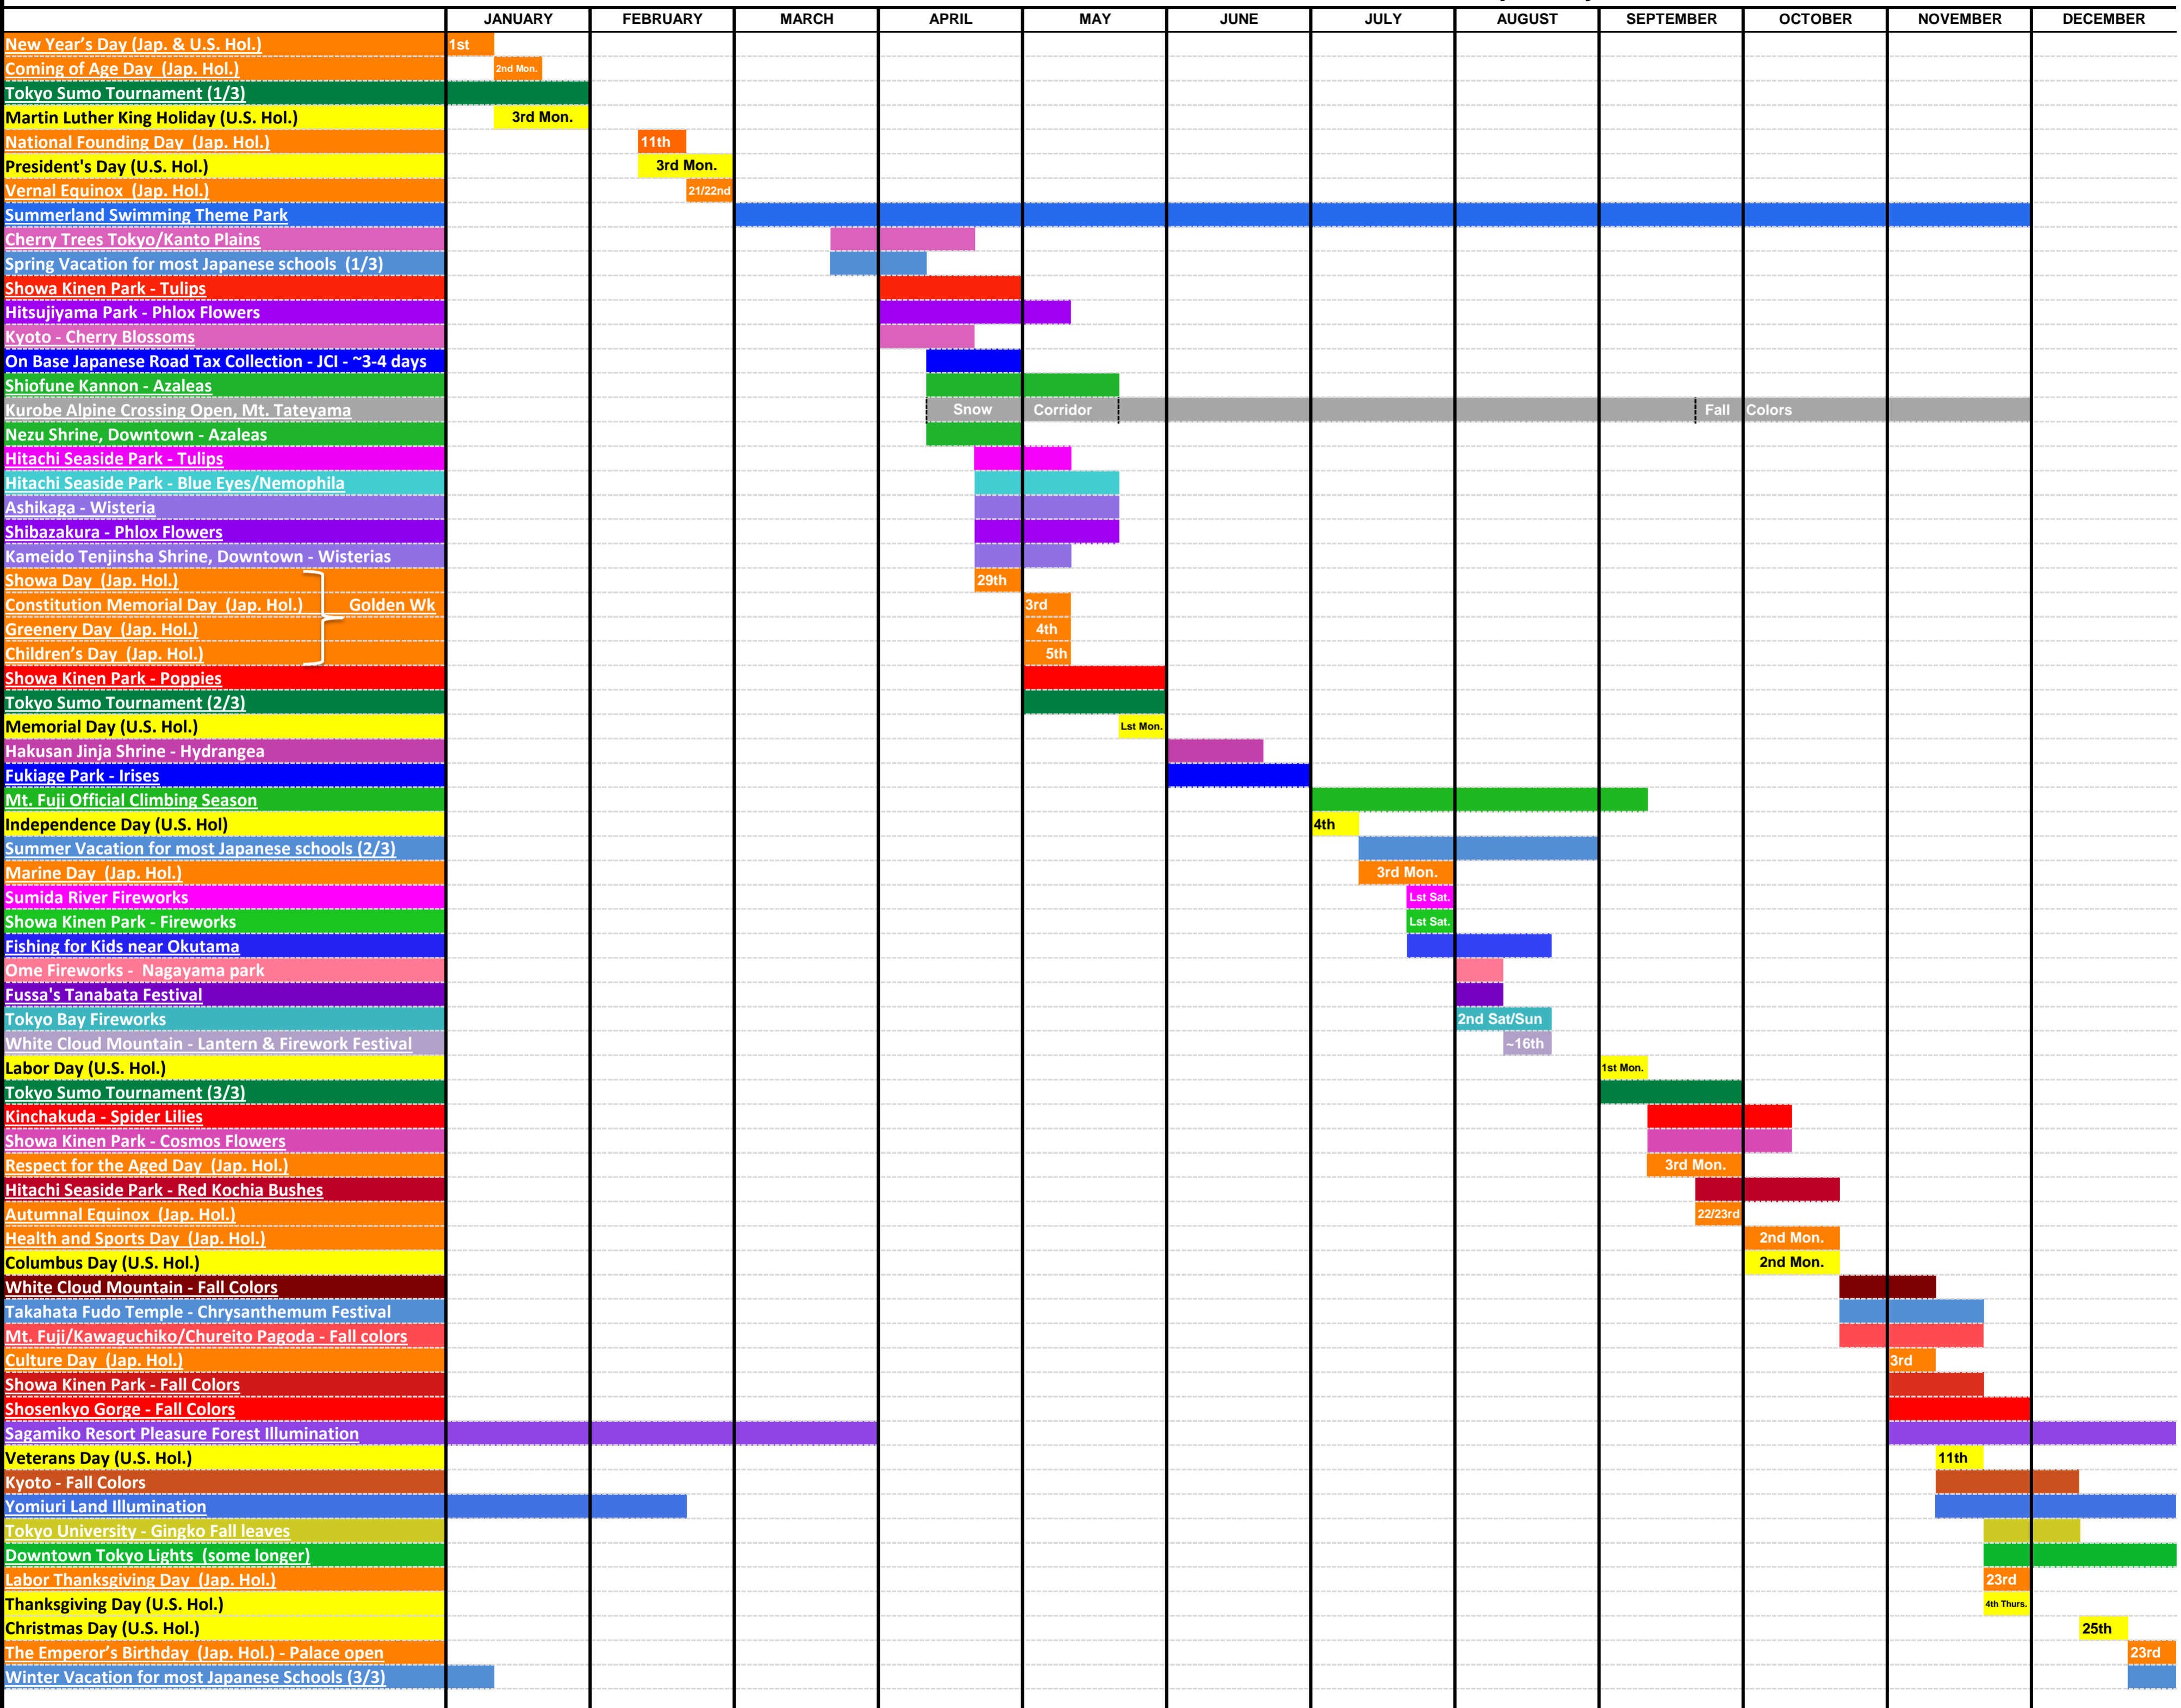

A Guide to Seasonal Events & Activities in Tokyo & Beyond

* Japanese Holidays
 * U.S. Holidays

* Please check the dates for exact times on Yokota Travel's site or other website.
 * For the flower gardens and foliage, the average peak bloom/fall time is generally found in the middle of each respective bar.