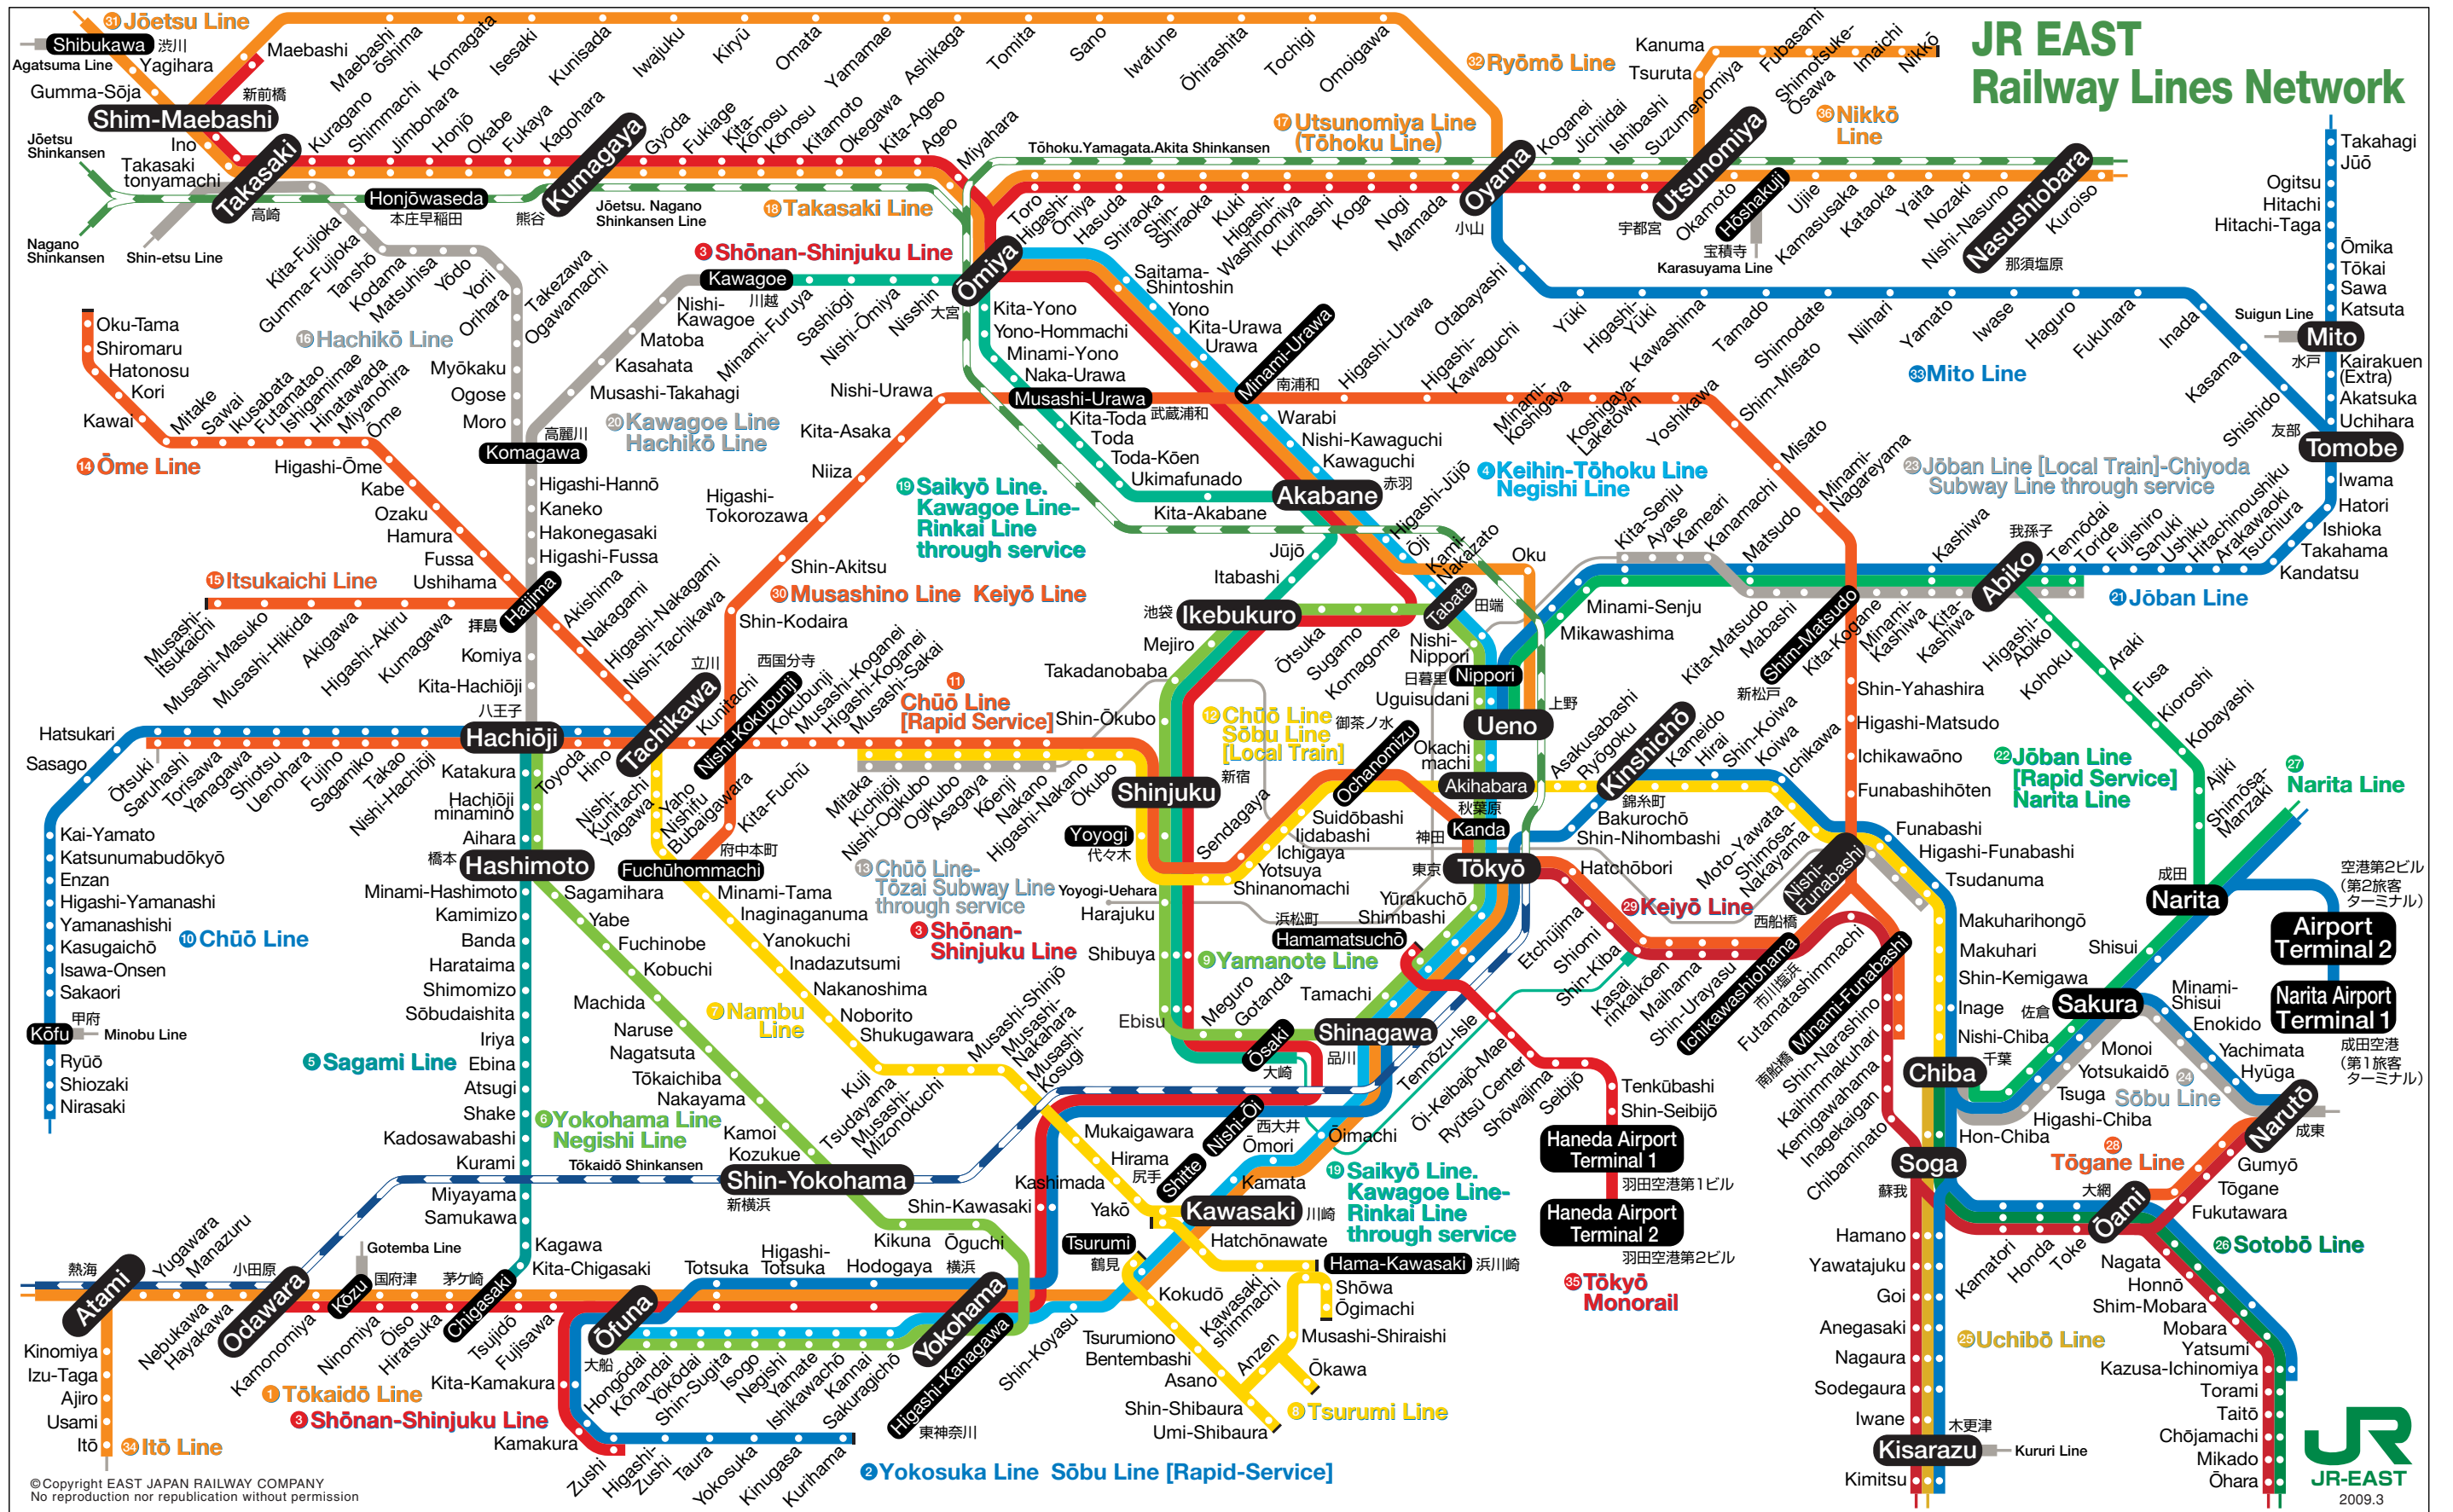

JR EAST Railway Lines Network

- 1 Tōkaidō Line
- 2 Yokosuka Line Sōbu Line [Rapid Service]
- 3 Shōnan-Shinjuku Line
- 4 Keihin-Tōhoku Line Negishi Line
- 5 Sagami Line
- 6 Yokohama Line Negishi Line
- 7 Nambu Line
- 8 Tsurumi Line
- 9 Yamanote Line
- 10 Chūō Line
- 11 Chūō Line [Rapid Service]
- 12 Chūō Line Sōbu Line [Local Train]
- 13 Chūō Line-Tōzai Subway Line through service
- 14 Ōme Line
- 15 Itsukaichi Line
- 16 Hachikō Line
- 17 Utsunomiya Line (Tōhoku Line)
- 18 Takasaki Line
- 19 Saikyō Line. Kawagoe Line-Rinkai Line through service
- 20 Kawagoe Line Hachikō Line
- 21 Jōban Line
- 22 Jōban Line [Rapid Service] Narita Line
- 23 Jōban Line [Local Train]-Chiyoda Subway Line through service
- 24 Sōbu Line
- 25 Uchibō Line
- 26 Sotobō Line
- 27 Narita Line
- 28 Tōgane Line
- 29 Keiyō Line
- 30 Musashino Line Keiyō Line
- 31 Jōetsu Line
- 32 Ryōmō Line
- 33 Mito Line
- 34 Itō Line
- 35 Tōkyō Monorail
- 36 Nikkō Line

© Copyright EAST JAPAN RAILWAY COMPANY
No reproduction nor republication without permission